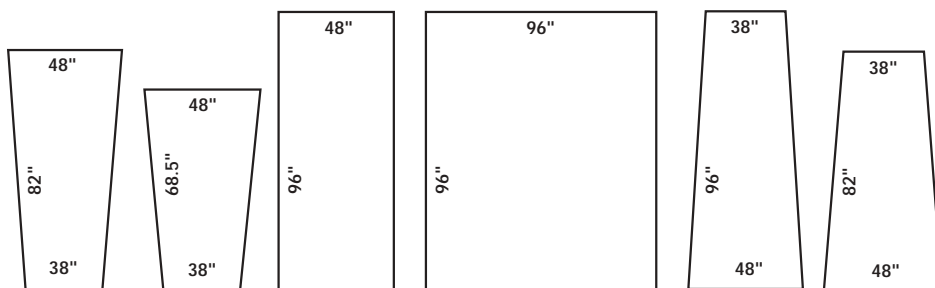

* Custom orders: 96" x 96"

** Travel Bag not available for oversized prints and hardware.