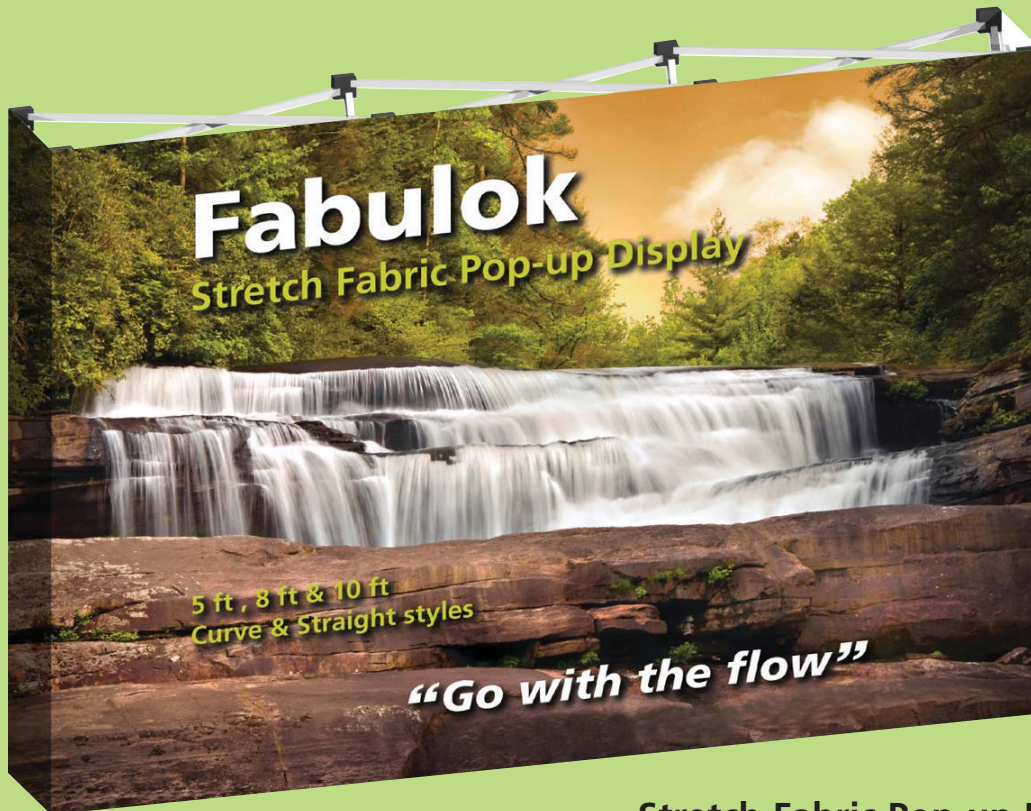

fabulok

Straight style

Stretch Fabric Pop-up Display
Full Colour Image (Wrap Print)
5 ft , 8 ft & 10 ft

GRAPHIC DIMENSIONS:

5 ft Display Size: 60" w x 60" h x 12" d
Graphic Size: 83.54" w x 59.92" h
(includes 11.81" end panels on both sides)

8 ft Display Size: 89" w x 89" h x 12" d
Graphic Size: 112.60" w x 88.98" h
(includes 11.81" end panels on both sides)

10 ft Display Size: 118" w x 89" h x 12" d
Graphic Size: 141.5" w x 88.98" h
(includes 11.81" end panels on both sides)