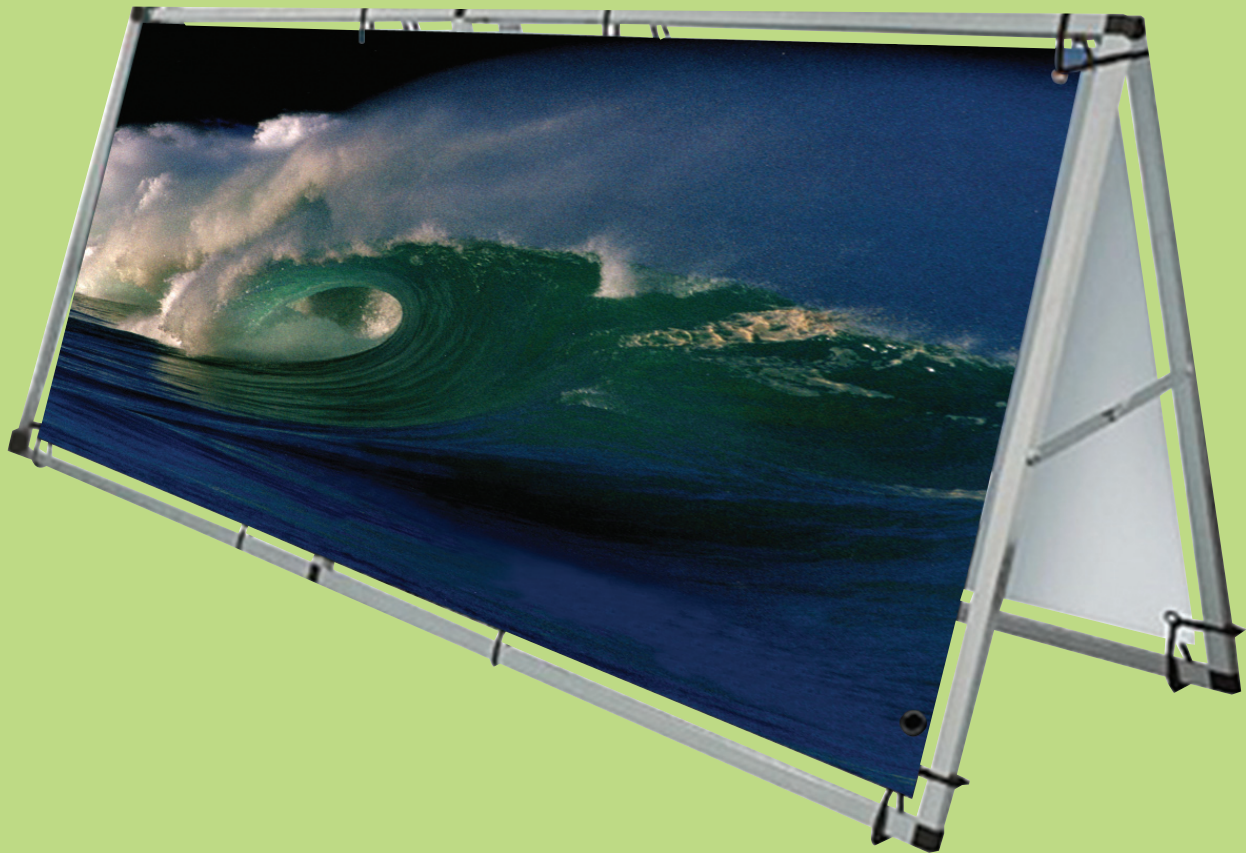

longboard

outdoor billboard stand

- portable double-sided billboard that features a strong frame
- easy and quick to assemble
- banner is secured into place by bungee rope and grommets
- huge image area

graphic size is 32"H x 92.125"W

weight: 20lbs (frame only - Box packaged 50"x6"x6")

travel bag included